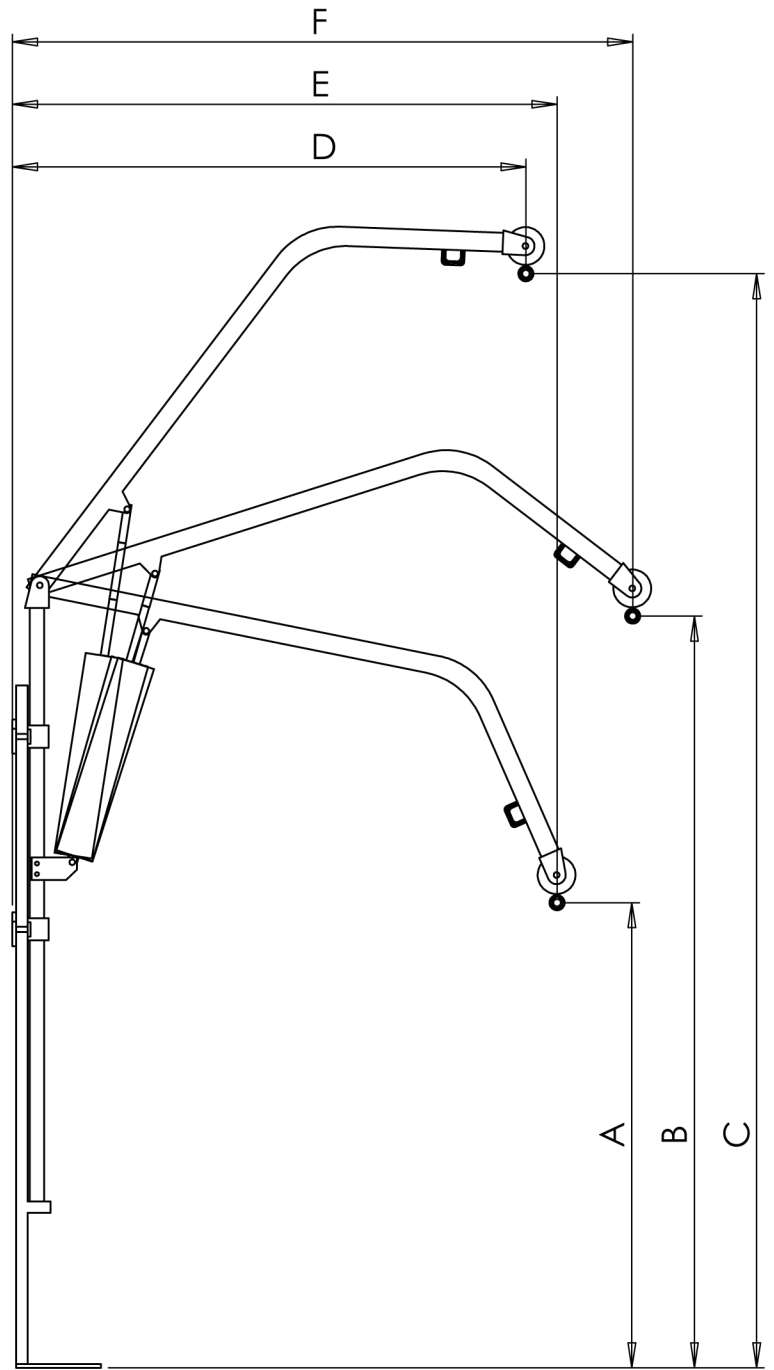

REAR VIEW

SIDE VIEW

**Dimensions (mm)**

A (min height)	1275
B	1968*
C (max height)	2930
D	1338*
E	1420*
F (max reach)	1580
G	1125
H	1190
I	1640
J	1705

\*estimate