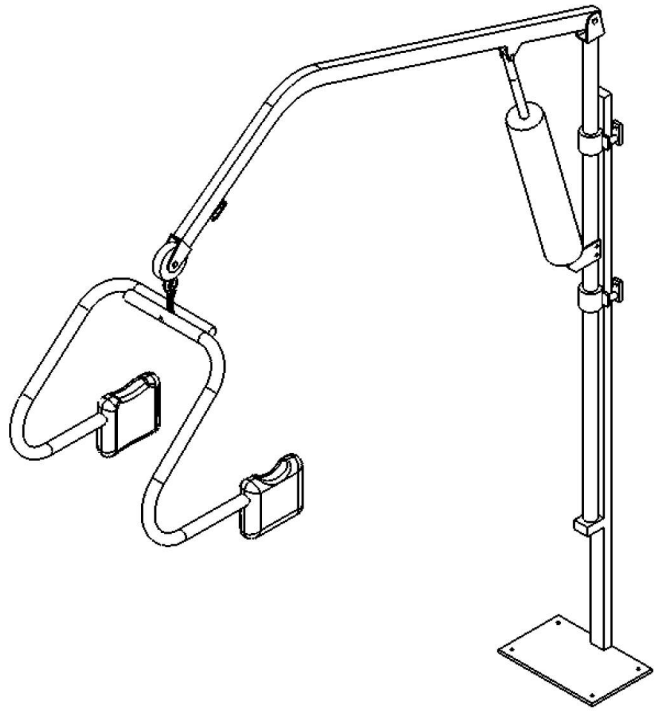

REAR VIEW

Body Support Dimensions (mm)	M	S	XS
Height of Support	790	710	670
Width of Support	480		
Max height (Behind to ground)*	1740	1820	1860
Min height (Behind to ground)*	85	165	205

*Measurements taken may vary (model height 1830mm)

Specifications

Safe working load	134kg
Batteries	2 x 12V; 2 – 9 Ah (1 min working time every 10 mins)
Charger	Separate
Construction	Stand: Stainless Steel 304 Boom: Stainless Steel 316
Hand Control	Electrical