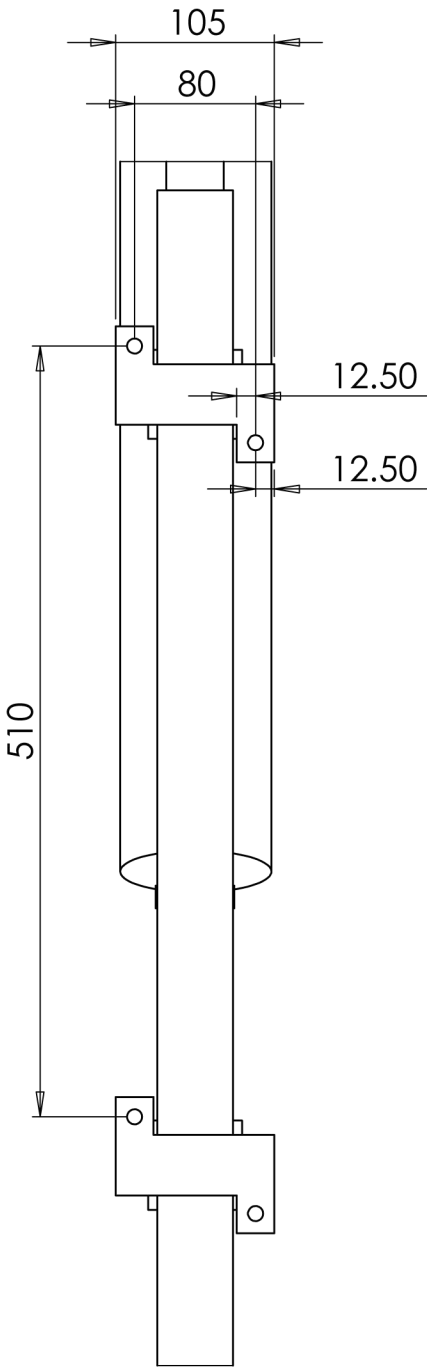

REAR VIEW

Body Support Dimensions (mm)	M	S	XS
Height of Support	790	710	670
Width of Support	480		
Max height (Behind to ground)*	1740	1820	1860
Min height (Behind to ground)*	85	165	205

*Measurements taken may vary (model height 1830mm)

Specifications

Safe working load	134kg
Batteries	2 x 12V; 2 – 9 Ah (1 min working time every 10 mins)
Charger	Separate
Construction	Stand: Stainless Steel 304 Boom: Stainless Steel 316
Hand Control	Electrical