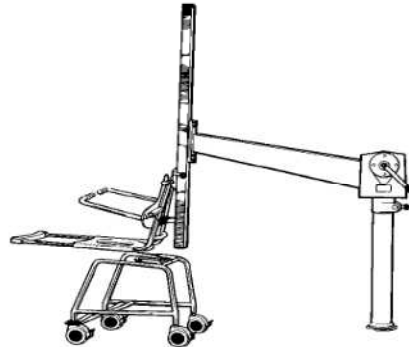

Poollift Neptune

DA0500	<i>Socket mounted std boom A</i>
DA0502	<i>Socket mounted std boom B</i>
DA0504	<i>Plate mounted std boom A</i>
DA0506	<i>Plate mounted std boom B</i>
DA0520	<i>Socket mounted 1000mm boom A</i>
DA0522	<i>Socket mounted 1000mm boom B</i>
DA0524	<i>Plate mounted 1000mm boom A</i>
DA0526	<i>Plate mounted 1000mm boom B</i>
DA0540	<i>Socket mounted 1200mm boom A</i>
DA0542	<i>Socket mounted 1200mm boom B</i>
DA0544	<i>Plate mounted 1200mm boom A</i>
DA0546	<i>Plate mounted 1200mm boom B</i>
DA1001	<i>Socket</i>
DA1002	<i>Baseplate with fixings</i>
DA1003	<i>Flanged socket</i>

All specials on request.

All products are delivered standard with biocompatible safetybelt.

Poollift Neptune

Options

- AA1030** *Chair unit*
- AA1070** *Chassis with footrest*
- AA1075** *Chassis with footbar*
- AA1040** *Kit leg rest assembly*
- AA1033** *Chair unit with bucket seat
(equal to swimchair seat)*
- AA1110** *Kit commode attachment*
- SPL5020** *Commode pan*

- DA1030** *Swimchair*

- DA1020** *Stretcher*
- DA1021** *Stretcher trolley*
- DA1022** *Siderails for stretcher*

- DA1040** *Poollift transporter*
- AA1000** *Biocompatible safetybelt*

All products are delivered standard with biocompatible safetybelt.